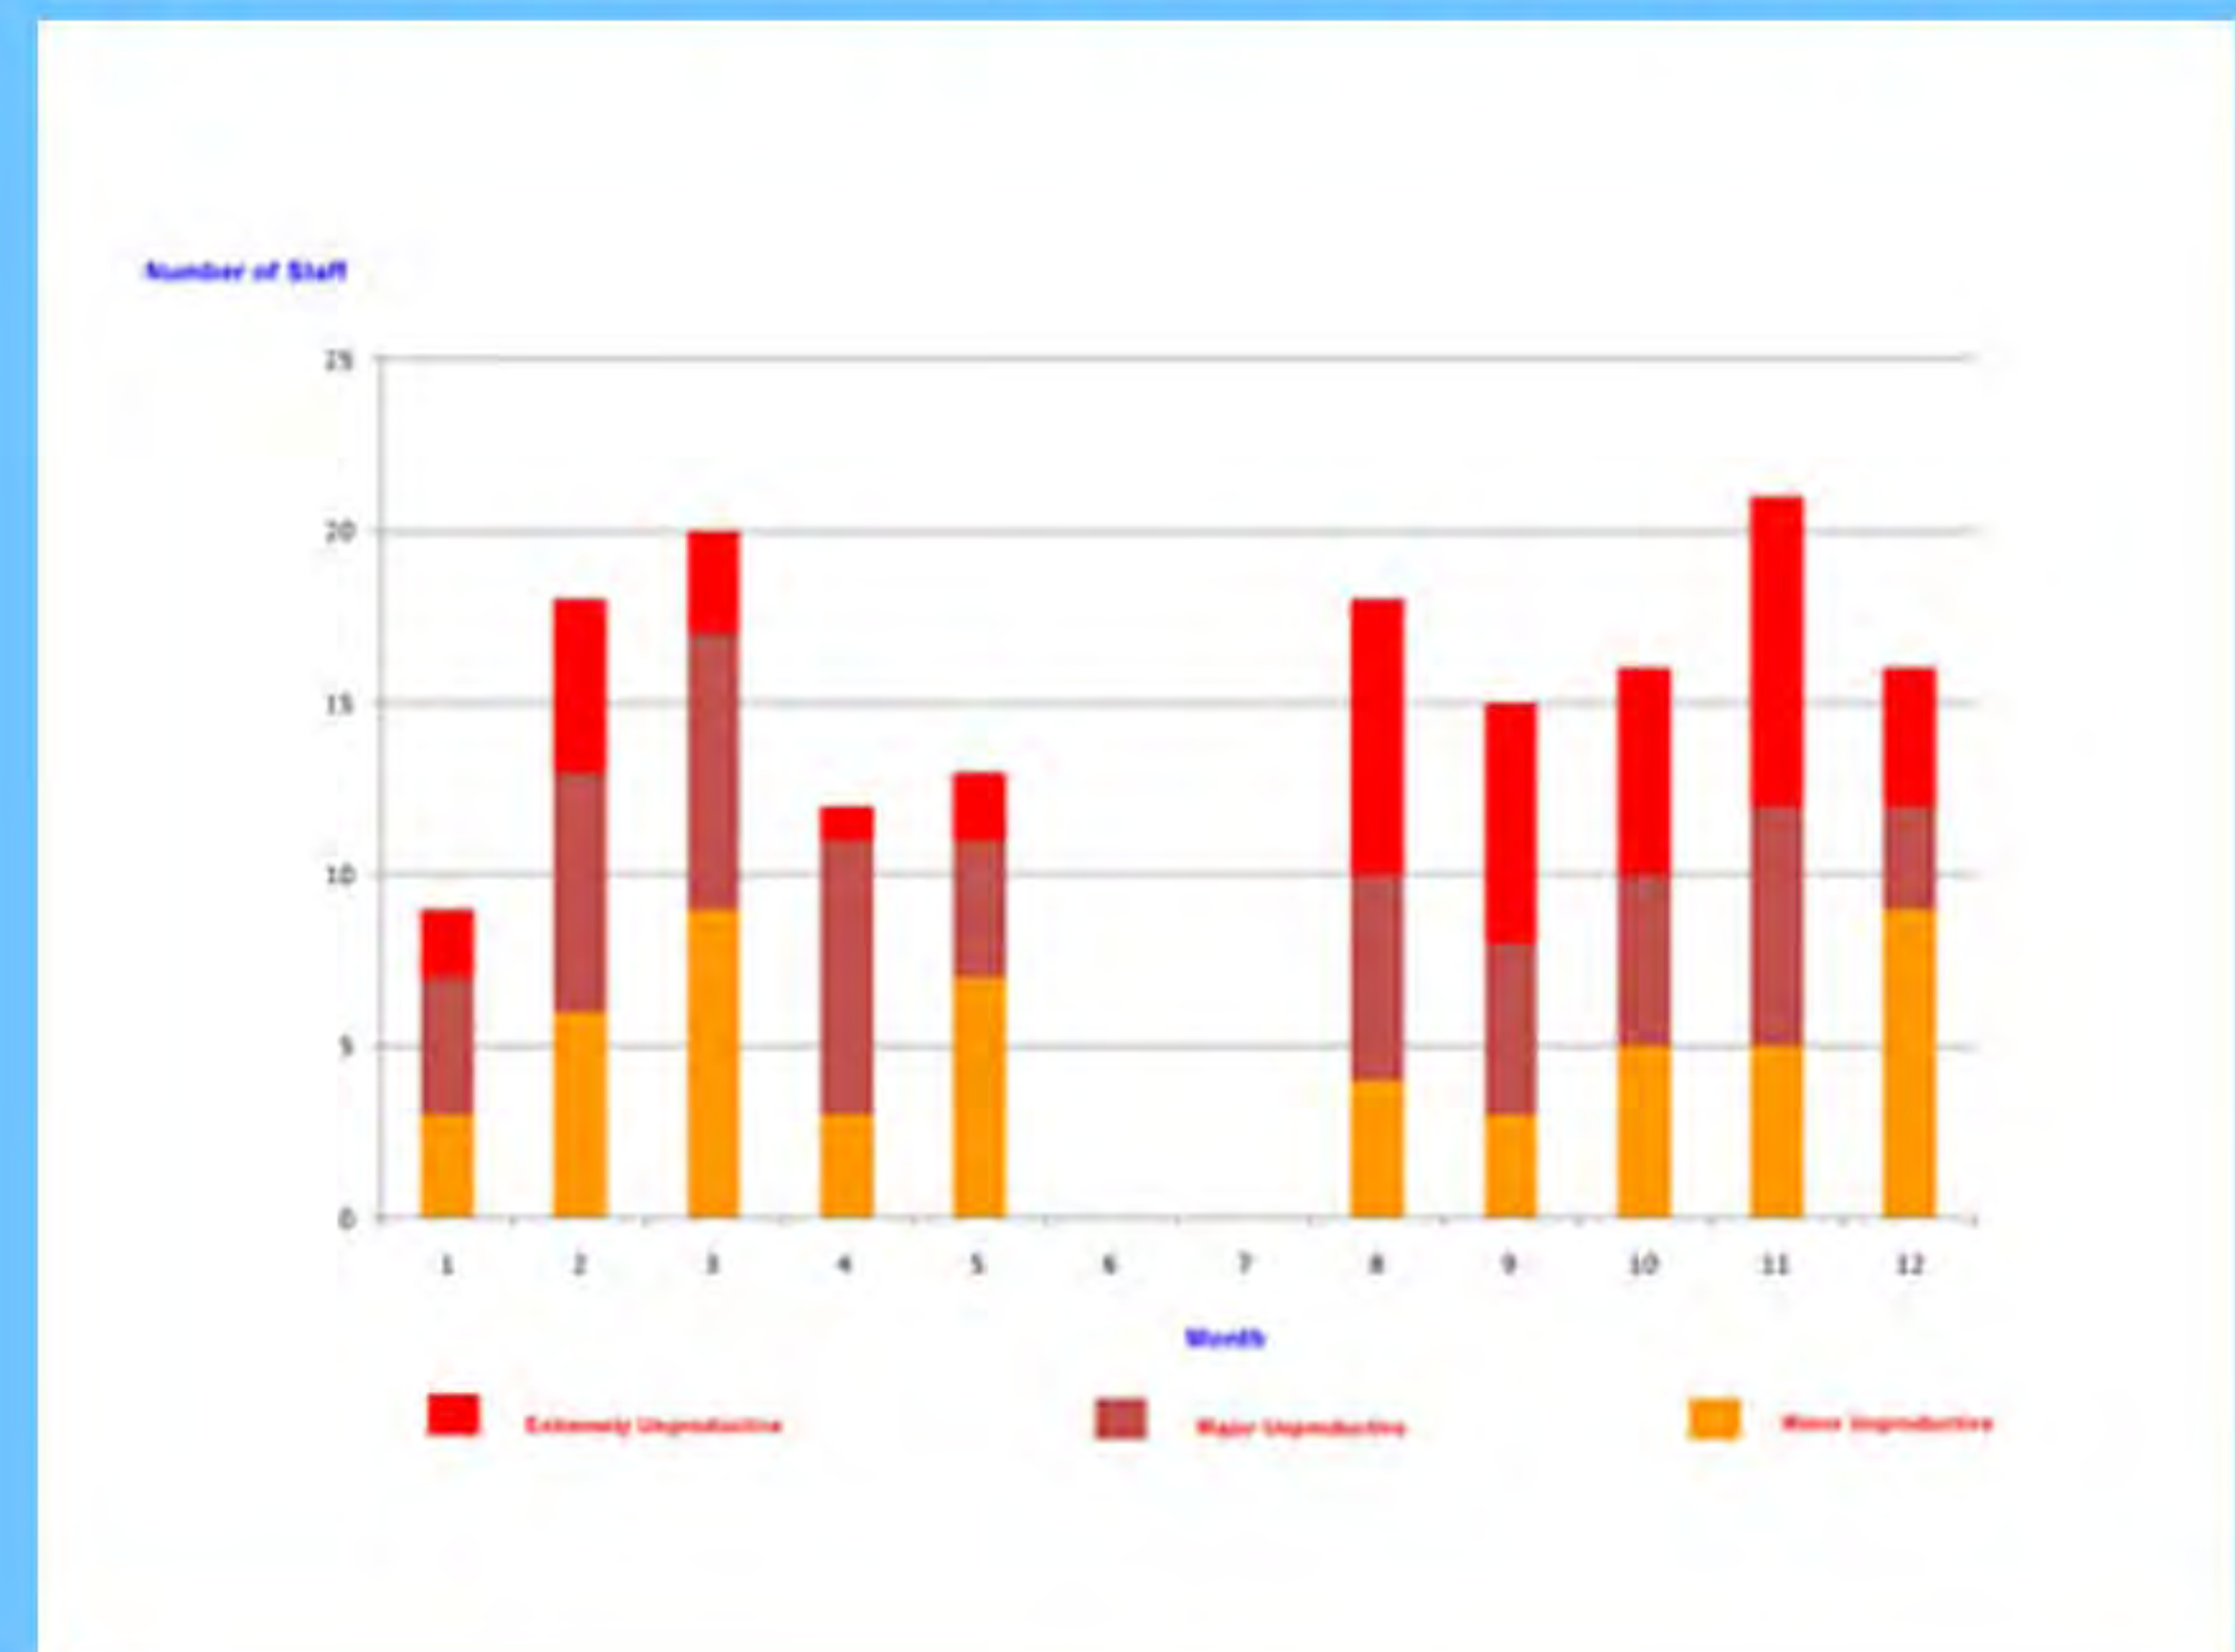

Daily Trend of Low Productivity Staff

Unproductive Staff Daily Trend

Productivity Loss Alarm

Overall Company	$	Alert
Location 1	$	Alert
Location 2	$	Alert
Location 3	$	Alert
Department 1	$	Alert
Department 2	$	Alert
Department 3	$	Alert

What are the losses?

Top 10 Staff

Overall Company	Min	Alert
Location 1	Min	Alert
Location 2	Min	Alert
Location 3	Min	Alert
Department 1	Min	Alert
Department 2	Min	Alert
Department 3	Min	Alert

List My Top 10 Unproductive Staff

Productivity Trend Alert

	Desired	Undesired
1.Name1	Min	Alert
2.Name2	Min	Alert
3.Name3	Min	Alert
4.Name4	Min	Alert
5.Name5	Min	Alert
6.Name6	Min	Alert
7.Name7	Min	Alert
8.Name8	Min	Alert
9.Name9	Min	Alert
10.Name10	Min	Alert

Is my trend going up or down?

Venture is a MSC Status Company Specializing in Creating Software for Managing Asset and Managing Employees Applications. Among the Key Products are **eTrax™**, **AssetCentral™**, **OfficeCentral™**, **AsseTrax™**, **FileTrax™** and **AssetXplorer™**.