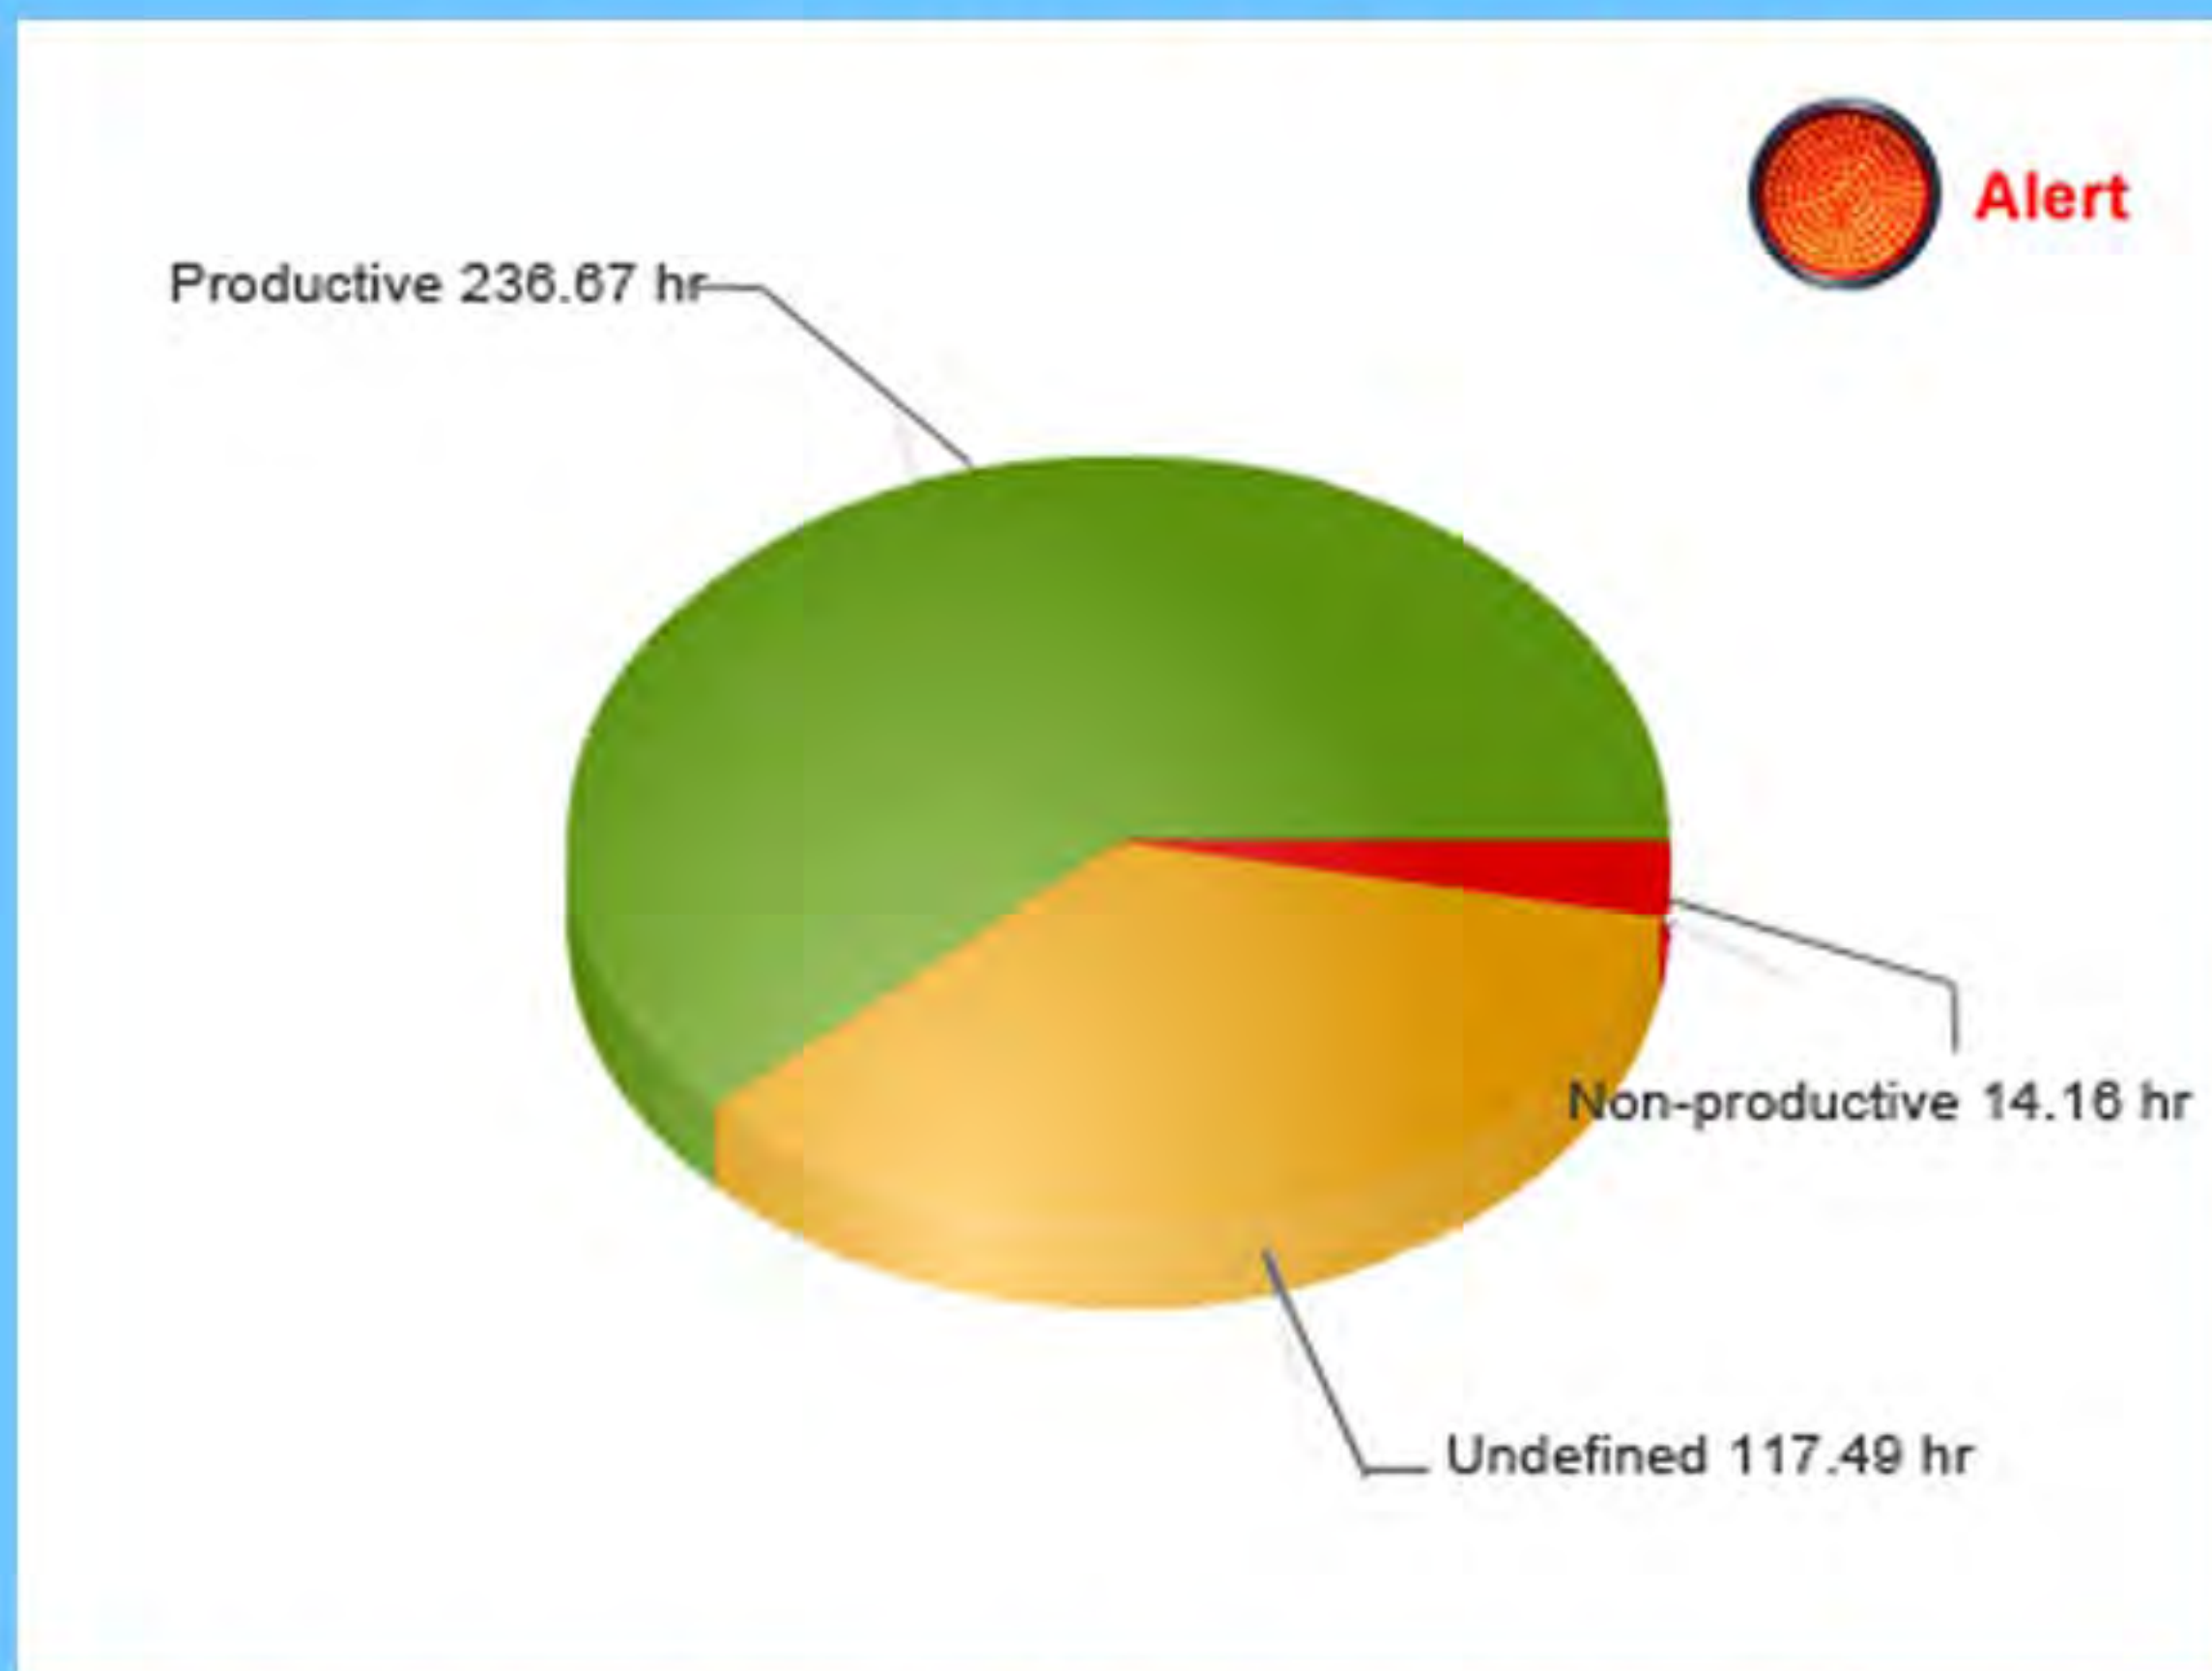

Staff Summary (overall)

Are your company productive according to your expectation?
How much productivity loss?