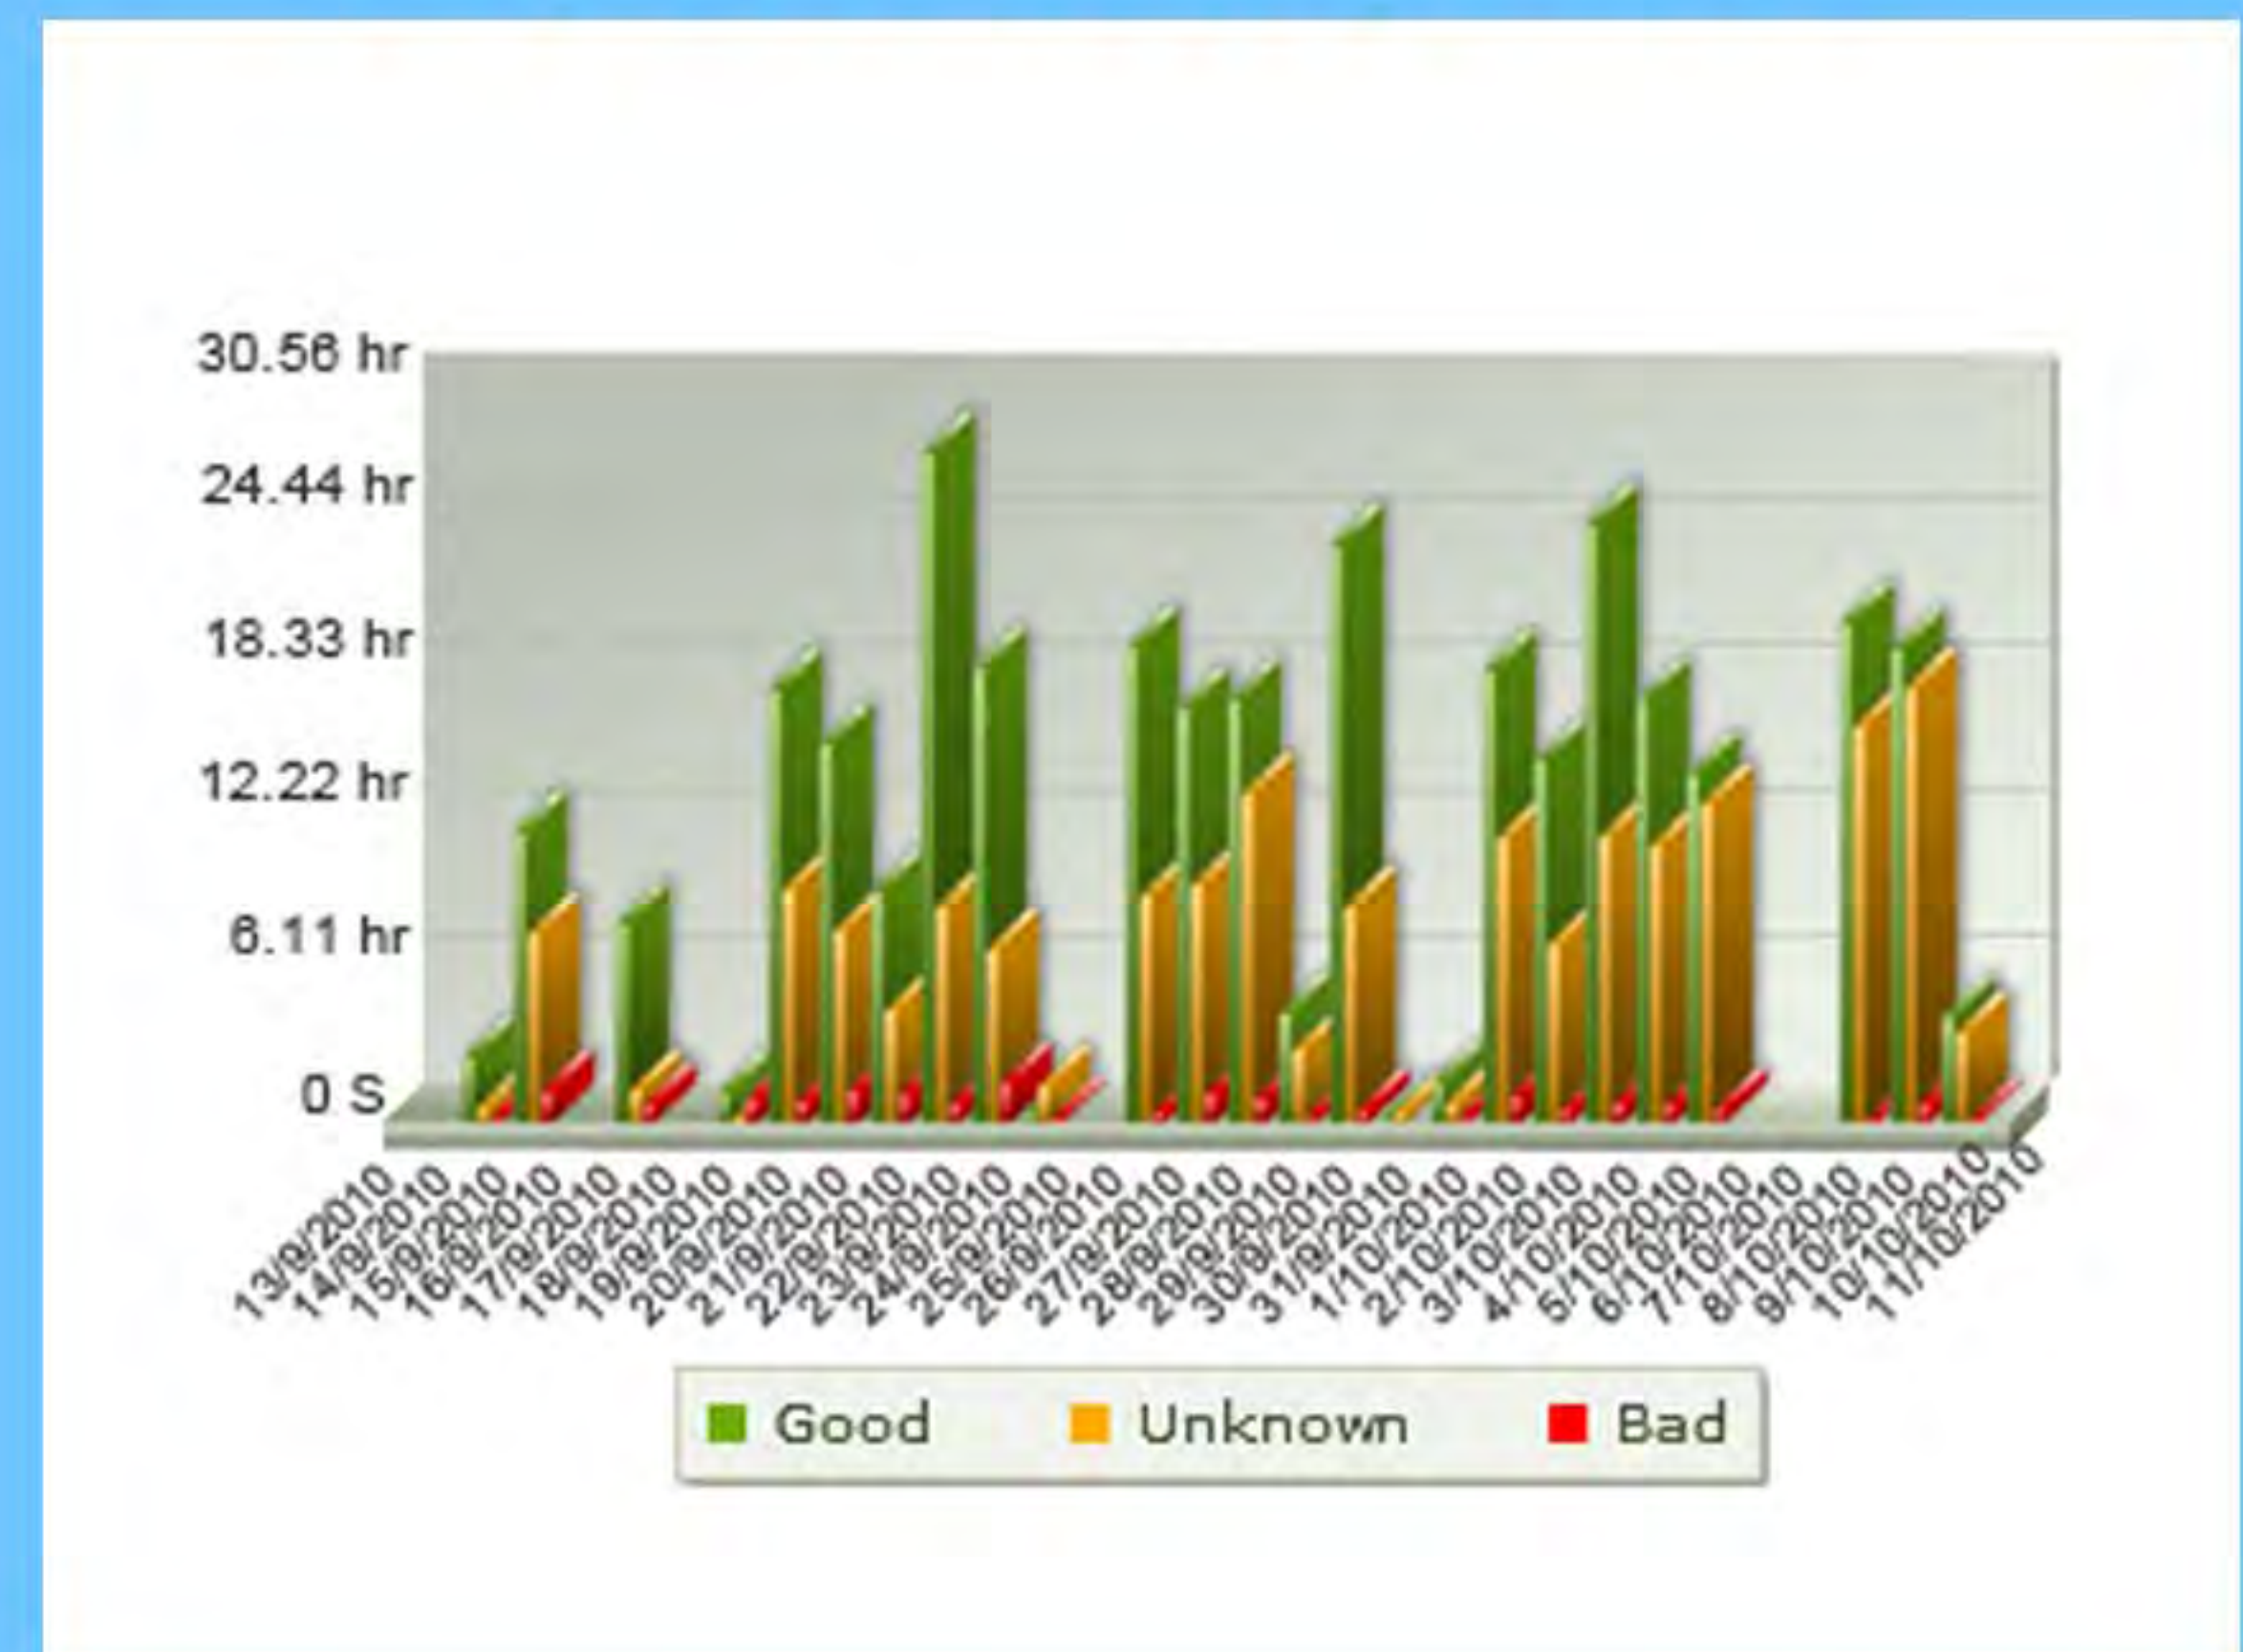

## Daily Productivity Trend

I can see daily trend of my staff activities