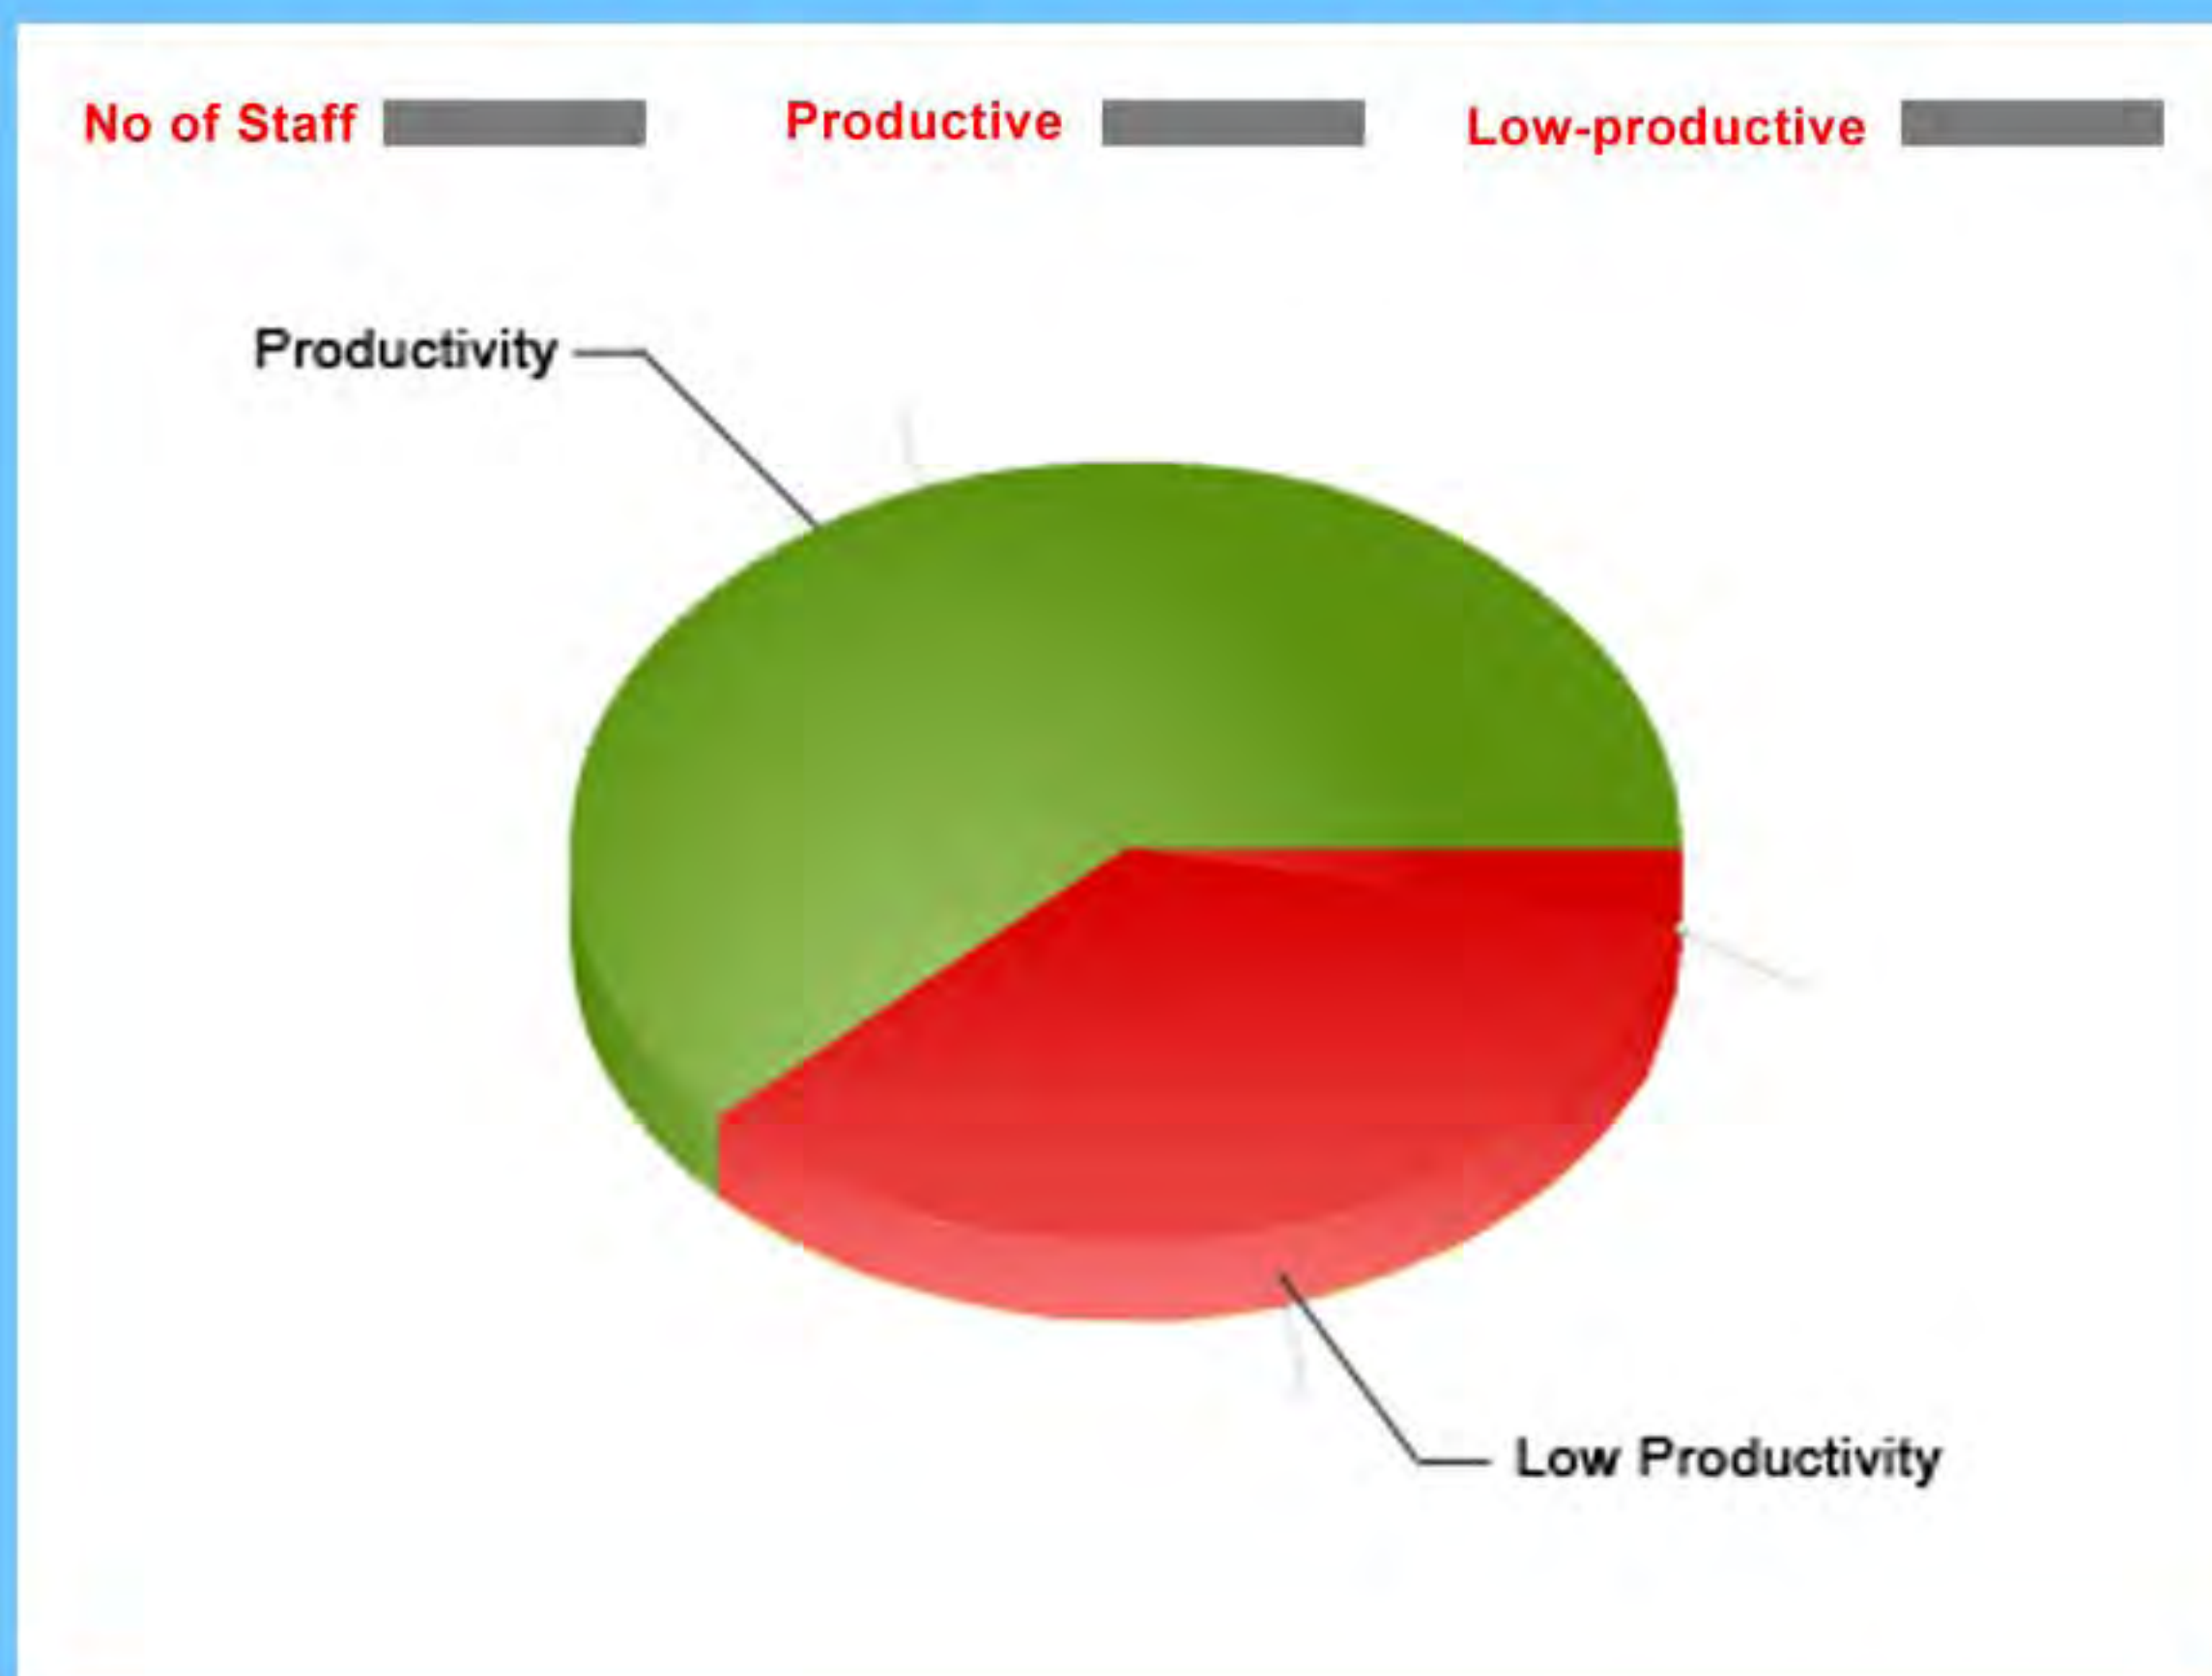

Staff Productivity

How many of my staff very unproductive?